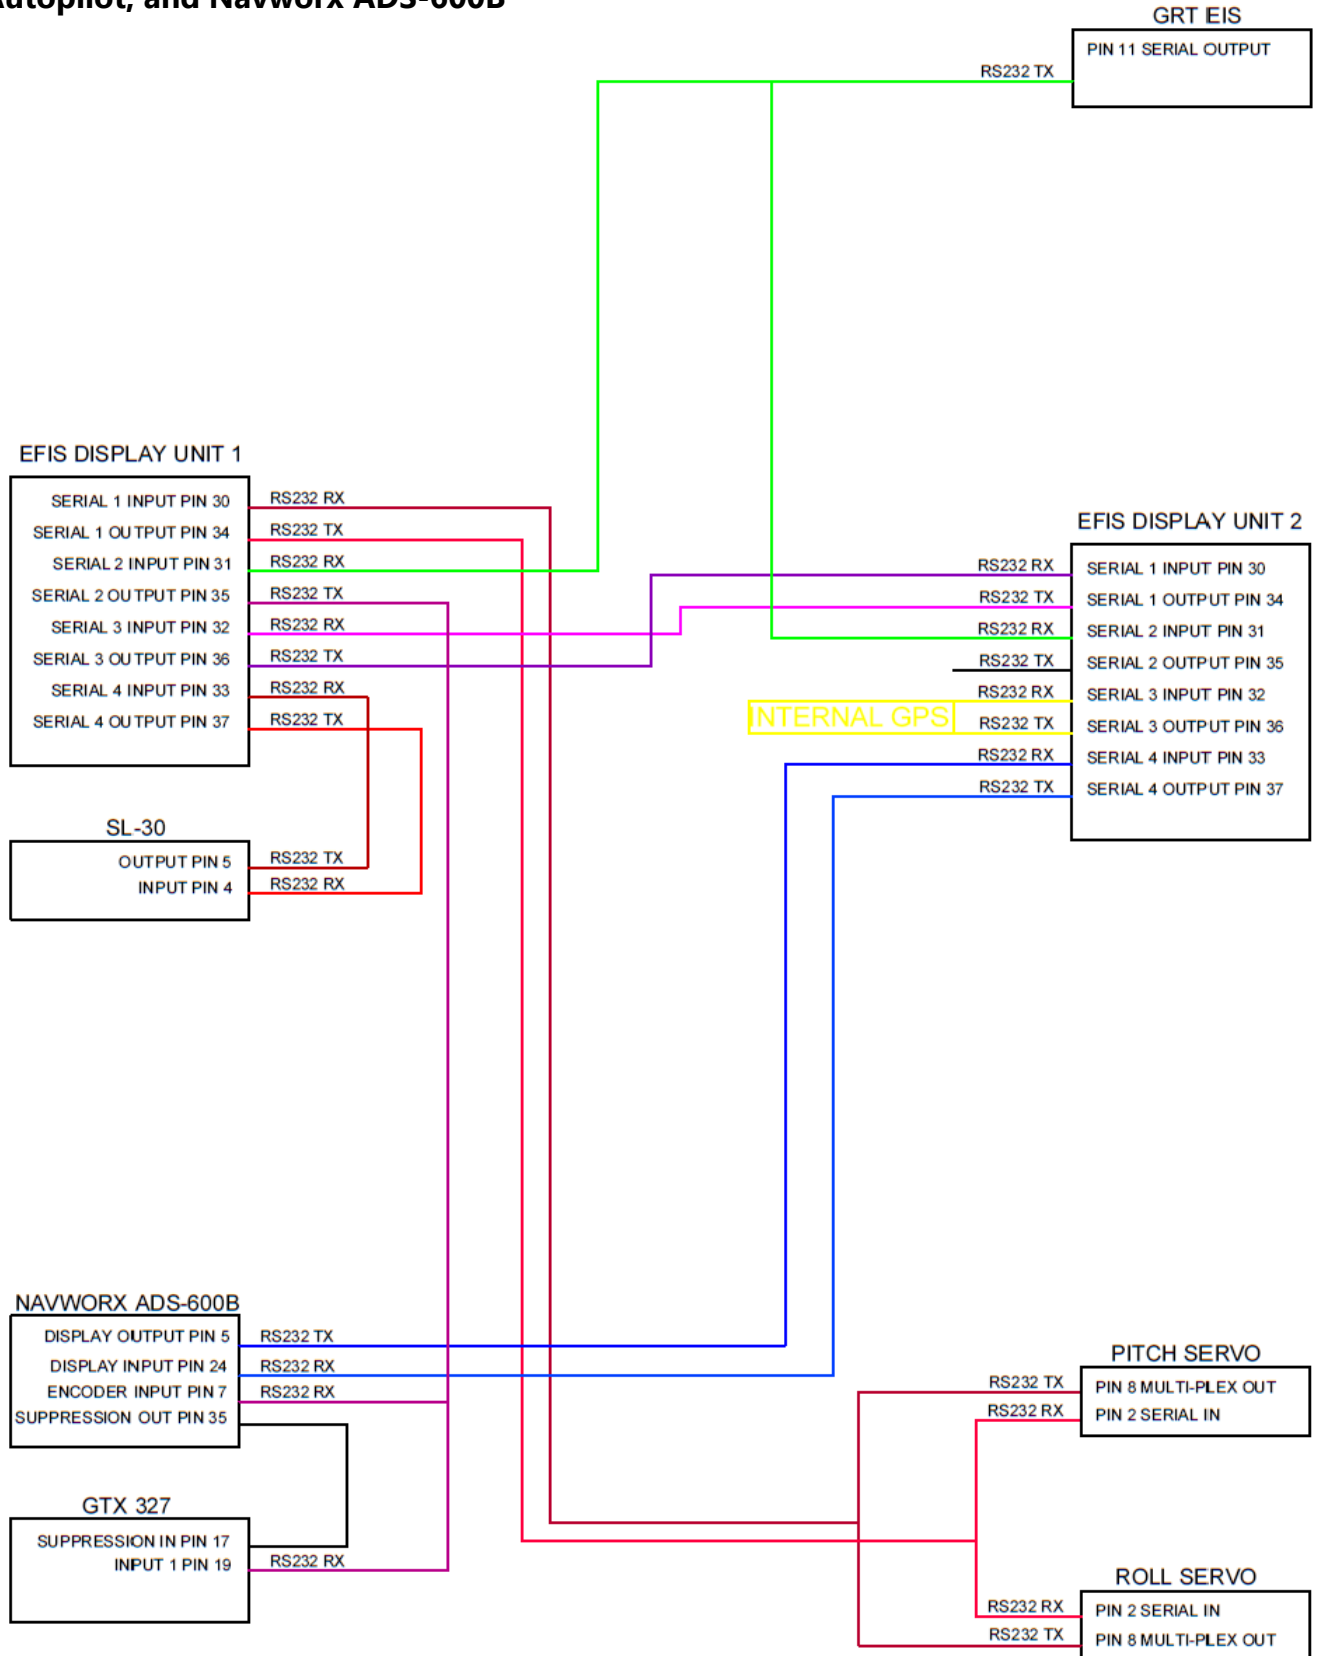

Dual Sport Interconnect Diagram with EIS, SL30, GTX327, GRT Autopilot, and Navworx ADS-600B

WD2510
11-01-2012